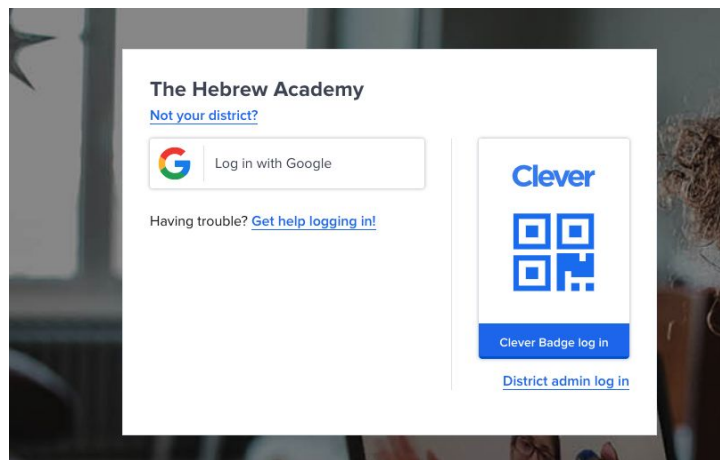

Clever Instructions

Follow the below instructions to login to Clever and access all school related apps/links including weekly T'fillah and Shabbat.

1. Use this link: <http://clever.com/in/thehebrewacademynj>
2. Select "Log in with Google"