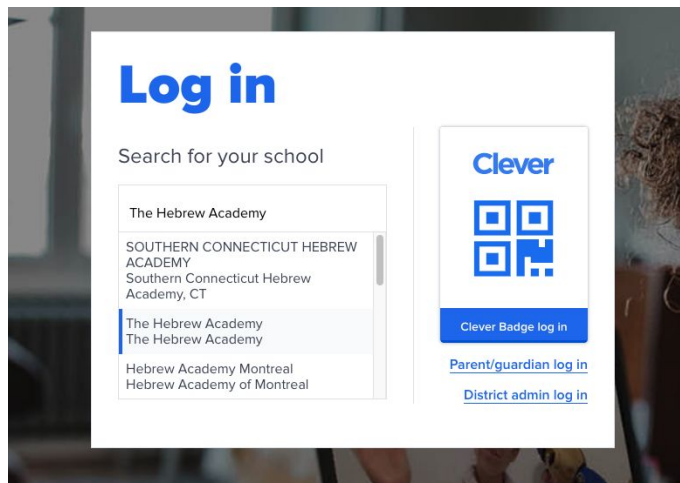

iPad Clever Instructions

Follow the below instructions to login to Clever and access all school related apps/links including weekly T'fillah and Shabbat.

1. Open the Clever App

2. Search for "The Hebrew Academy" and select it