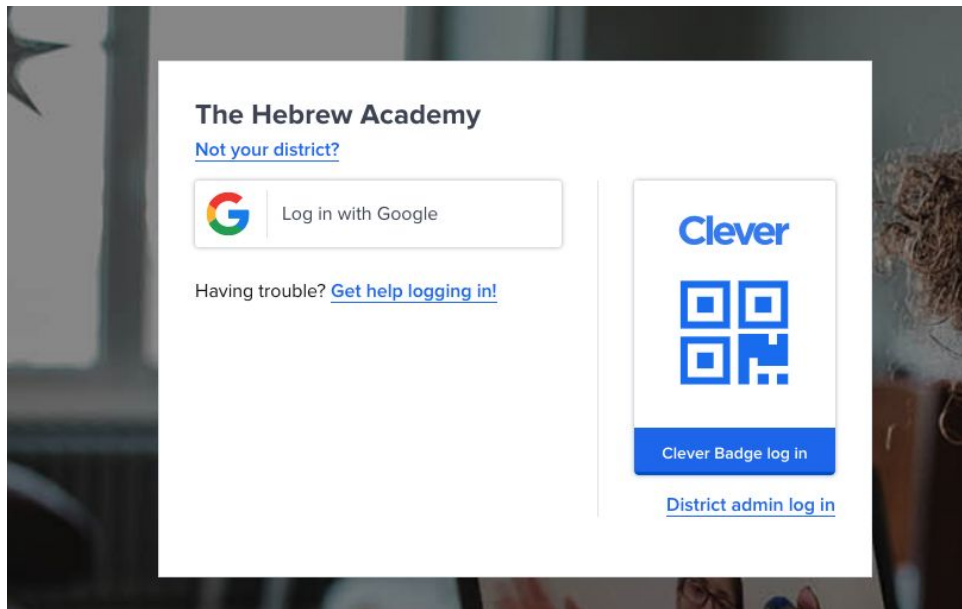

3. Select "Log in with Google"