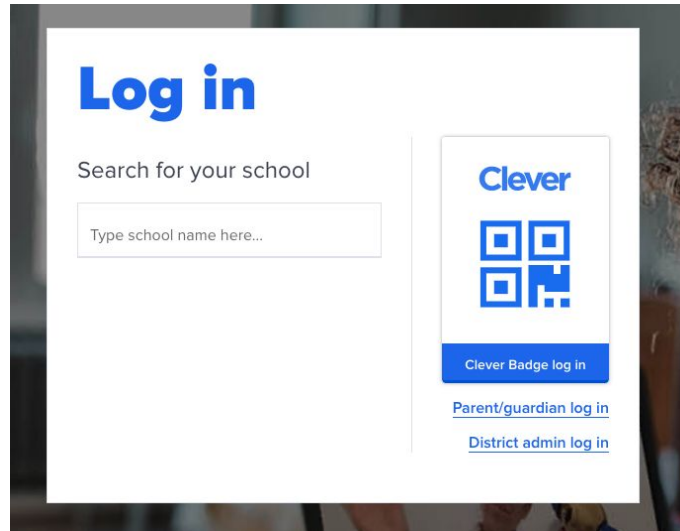

iPad Clever Instructions

Follow the below instructions to login to Clever and access all school related apps/links including weekly T'fillah and Shabbat.

1. Open the Clever App

2. Search for "The Hebrew Academy" and select it